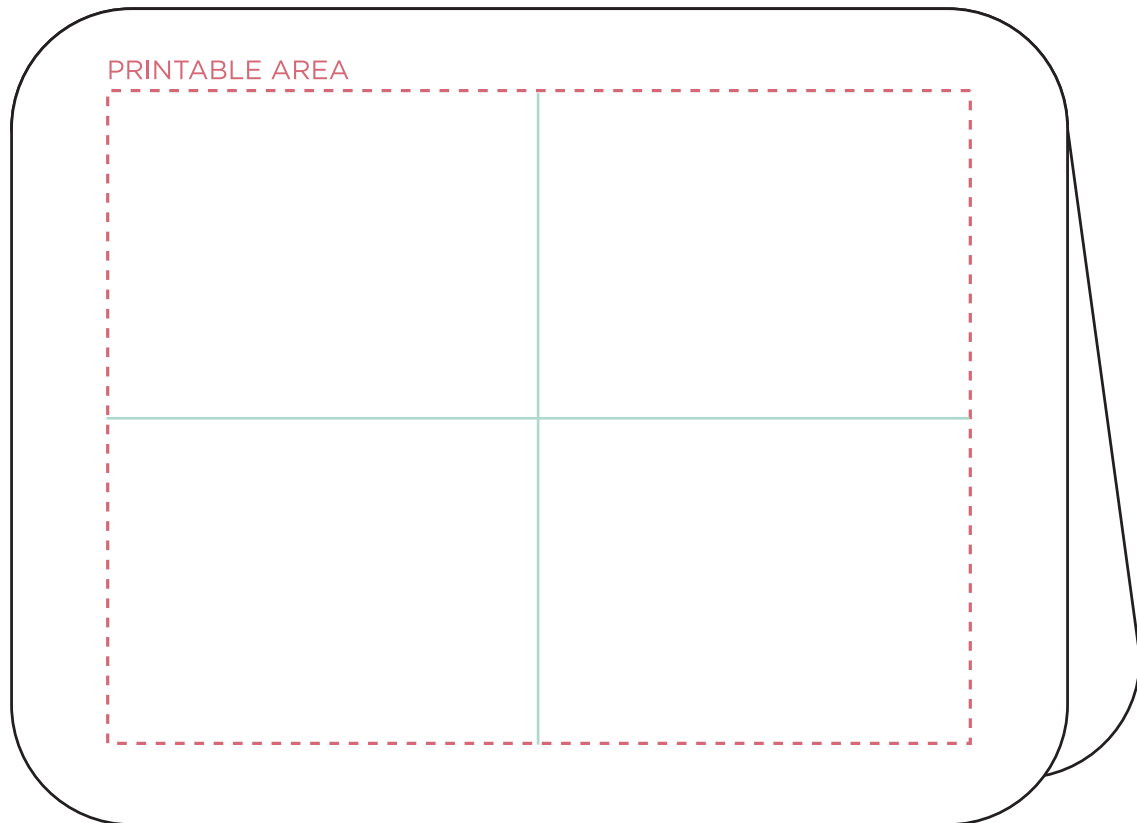

NOTE CARDS

TENTED AND FLAT ROUNDED A2 CARD

FOR
Your Party

***SIZE COMES WITH A NON-TENTED/FLAT OPTION**

PRINTABLE AREA:

Design cannot exceed **printable area**.

**Please note: Small details in art run the risk of filling in to appear more solid.*

CENTER GUIDELINES:

Use the **center guidelines** to help align design on the napkin.

BEFORE SAVING:

Please **outline your text** and **delete artwork guidelines layer**.

Design must be **strictly black and white** with no shades of gray.