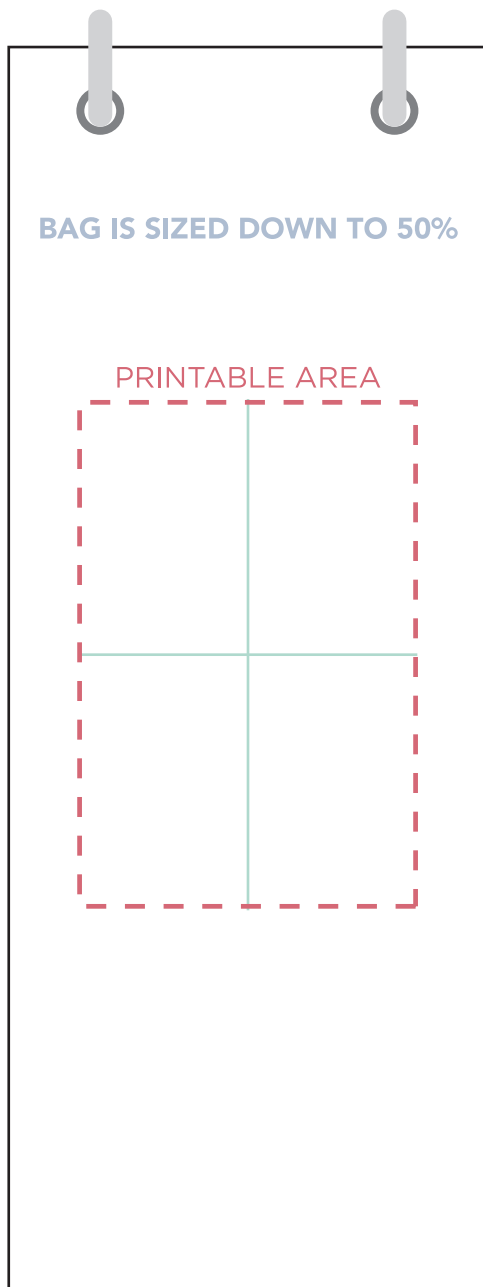

BAGS

Wine Bag

FOR
Your Party

PRINTABLE AREA:

Design cannot exceed **printable area**.

**Please note: Small details in art run the risk of filling in to appear more solid.*

CENTER GUIDELINES:

Use the **center guidelines** to help align design on the napkin.

BEFORE SAVING:

Please **outline your text** and **delete artwork guidelines layer**.

Design must be **strictly black and white** with no shades of gray.