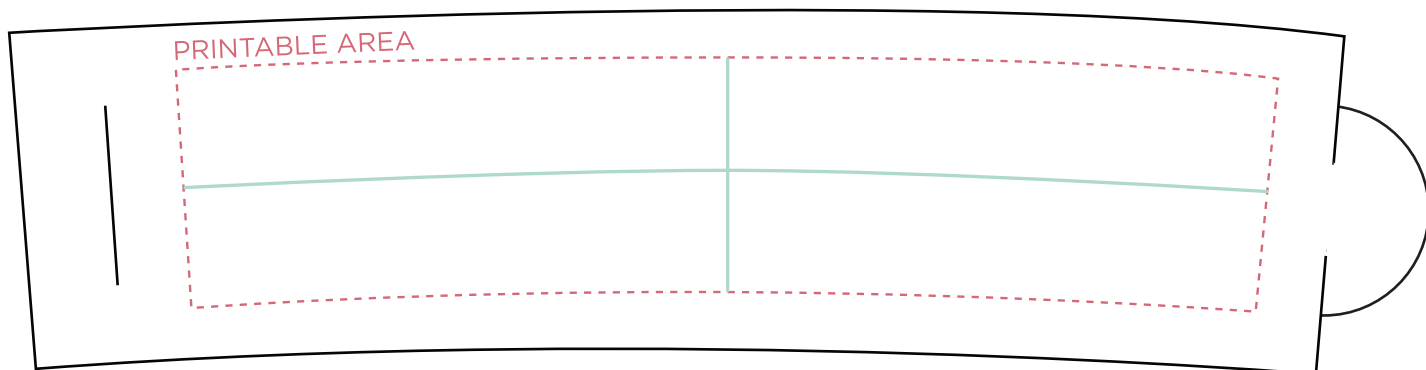

FAVORS

VOTIVE CANDLE

FOR Your Party

Bands do not ship wrapped around votives.
Some assembly is required.

PRINTABLE AREA:

Design cannot exceed **printable area**.

**Please note: Small details in art run the risk of filling in to appear more solid.*

CENTER GUIDELINES:

Use the **center guidelines** to help align design on the napkin.

BEFORE SAVING:

Please **outline your text** and **delete artwork guidelines layer**.

Design must be **strictly black and white** with no shades of gray.