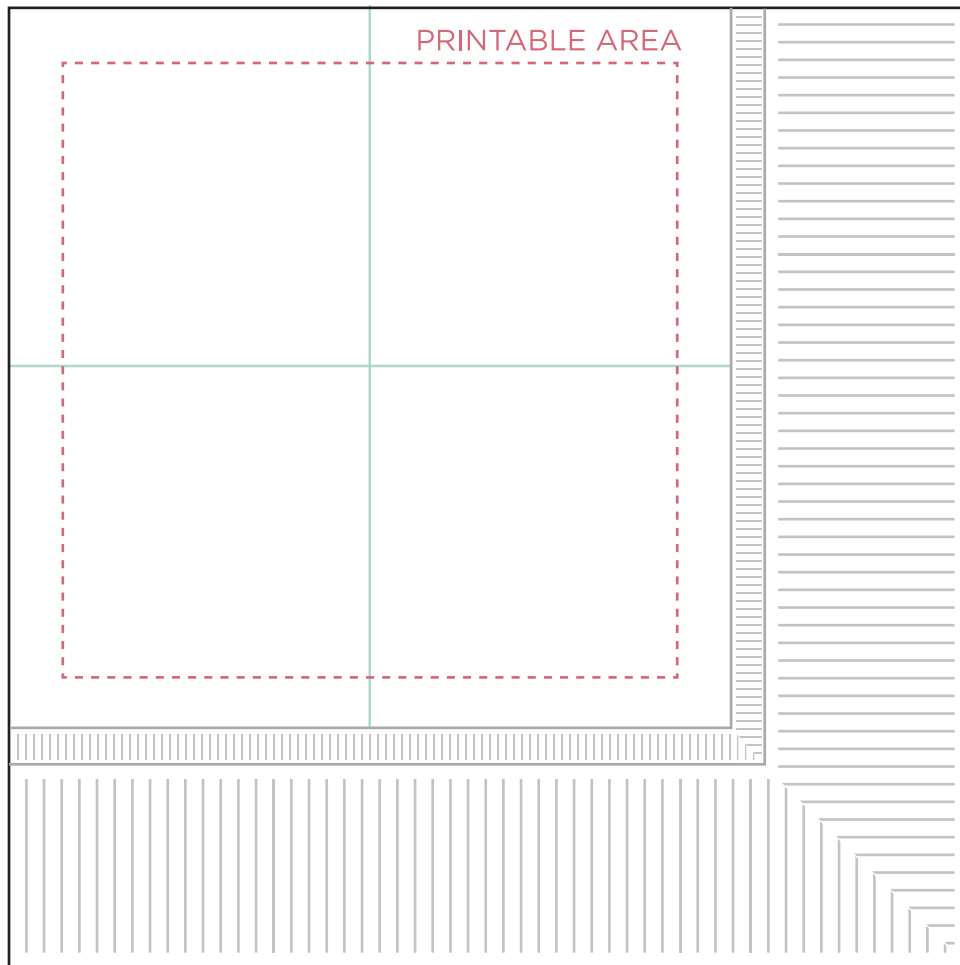

COCKTAIL NAPKIN - 5"

4-PLY SQUARE LAYOUT

FOR
Your Party

PRINTABLE AREA:

Design cannot exceed **printable area**.

**Please note: Small details in art run the risk of filling in to appear more solid.*

CENTER GUIDELINES:

Use the **center guidelines** to help align design on the napkin.

BEFORE SAVING:

Please **outline your text** and **delete artwork guidelines layer**.

Design must be **strictly black and white** with no shades of gray.