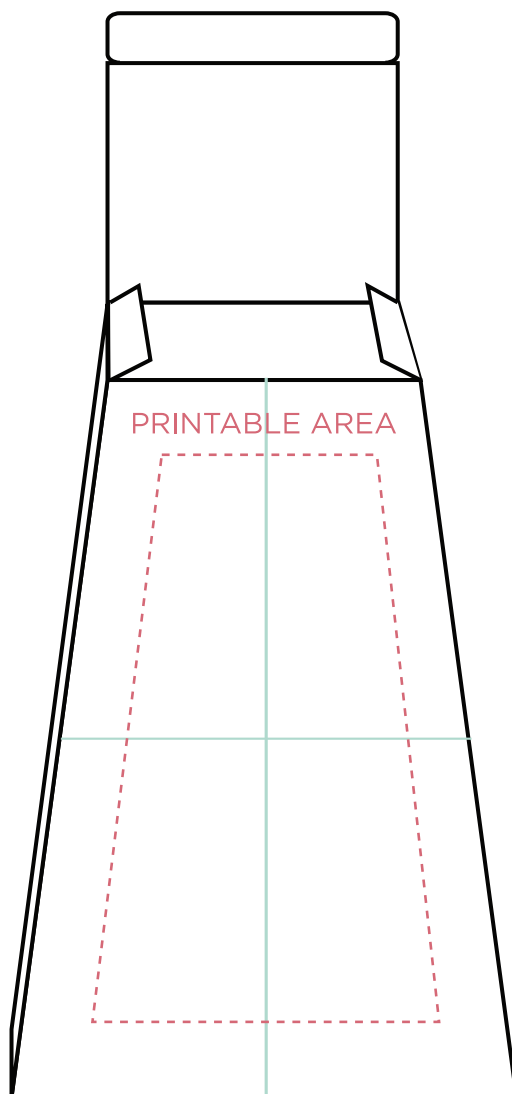

BOXES

Pyramid

FOR
Your Party

PRINTABLE AREA:

Design cannot exceed **printable area**.

**Please note: Small details in art run the risk of filling in to appear more solid.*

CENTER GUIDELINES:

Use the **center guidelines** to help align design on the napkin.

BEFORE SAVING:

Please **outline your text** and **delete artwork guidelines layer**.

Design must be **strictly black and white** with no shades of gray.