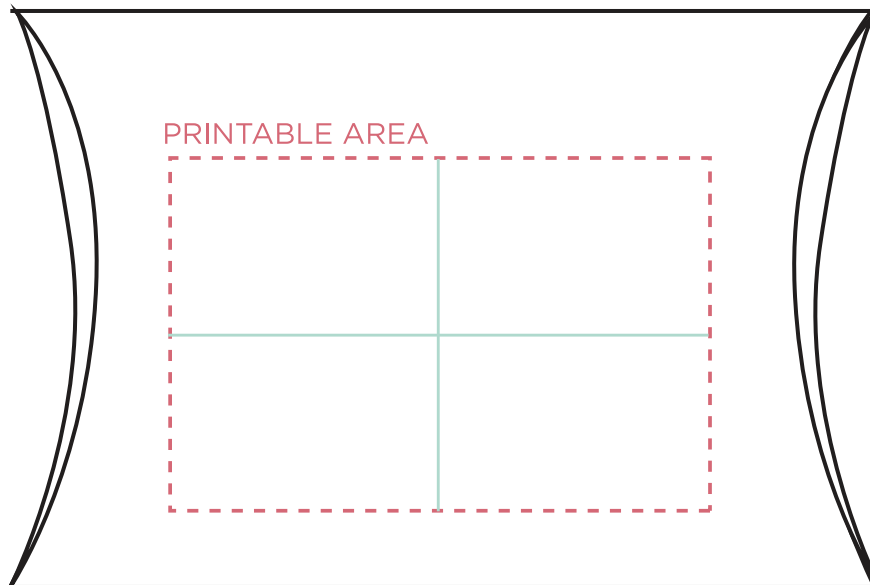

BOXES

Pillow

FOR
Your Party

PRINTABLE AREA:

Design cannot exceed **printable area**.

**Please note: Small details in art run the risk of filling in to appear more solid.*

CENTER GUIDELINES:

Use the **center guidelines** to help align design on the napkin.

BEFORE SAVING:

Please **outline your text** and **delete artwork guidelines layer**.

Design must be **strictly black and white** with no shades of gray.