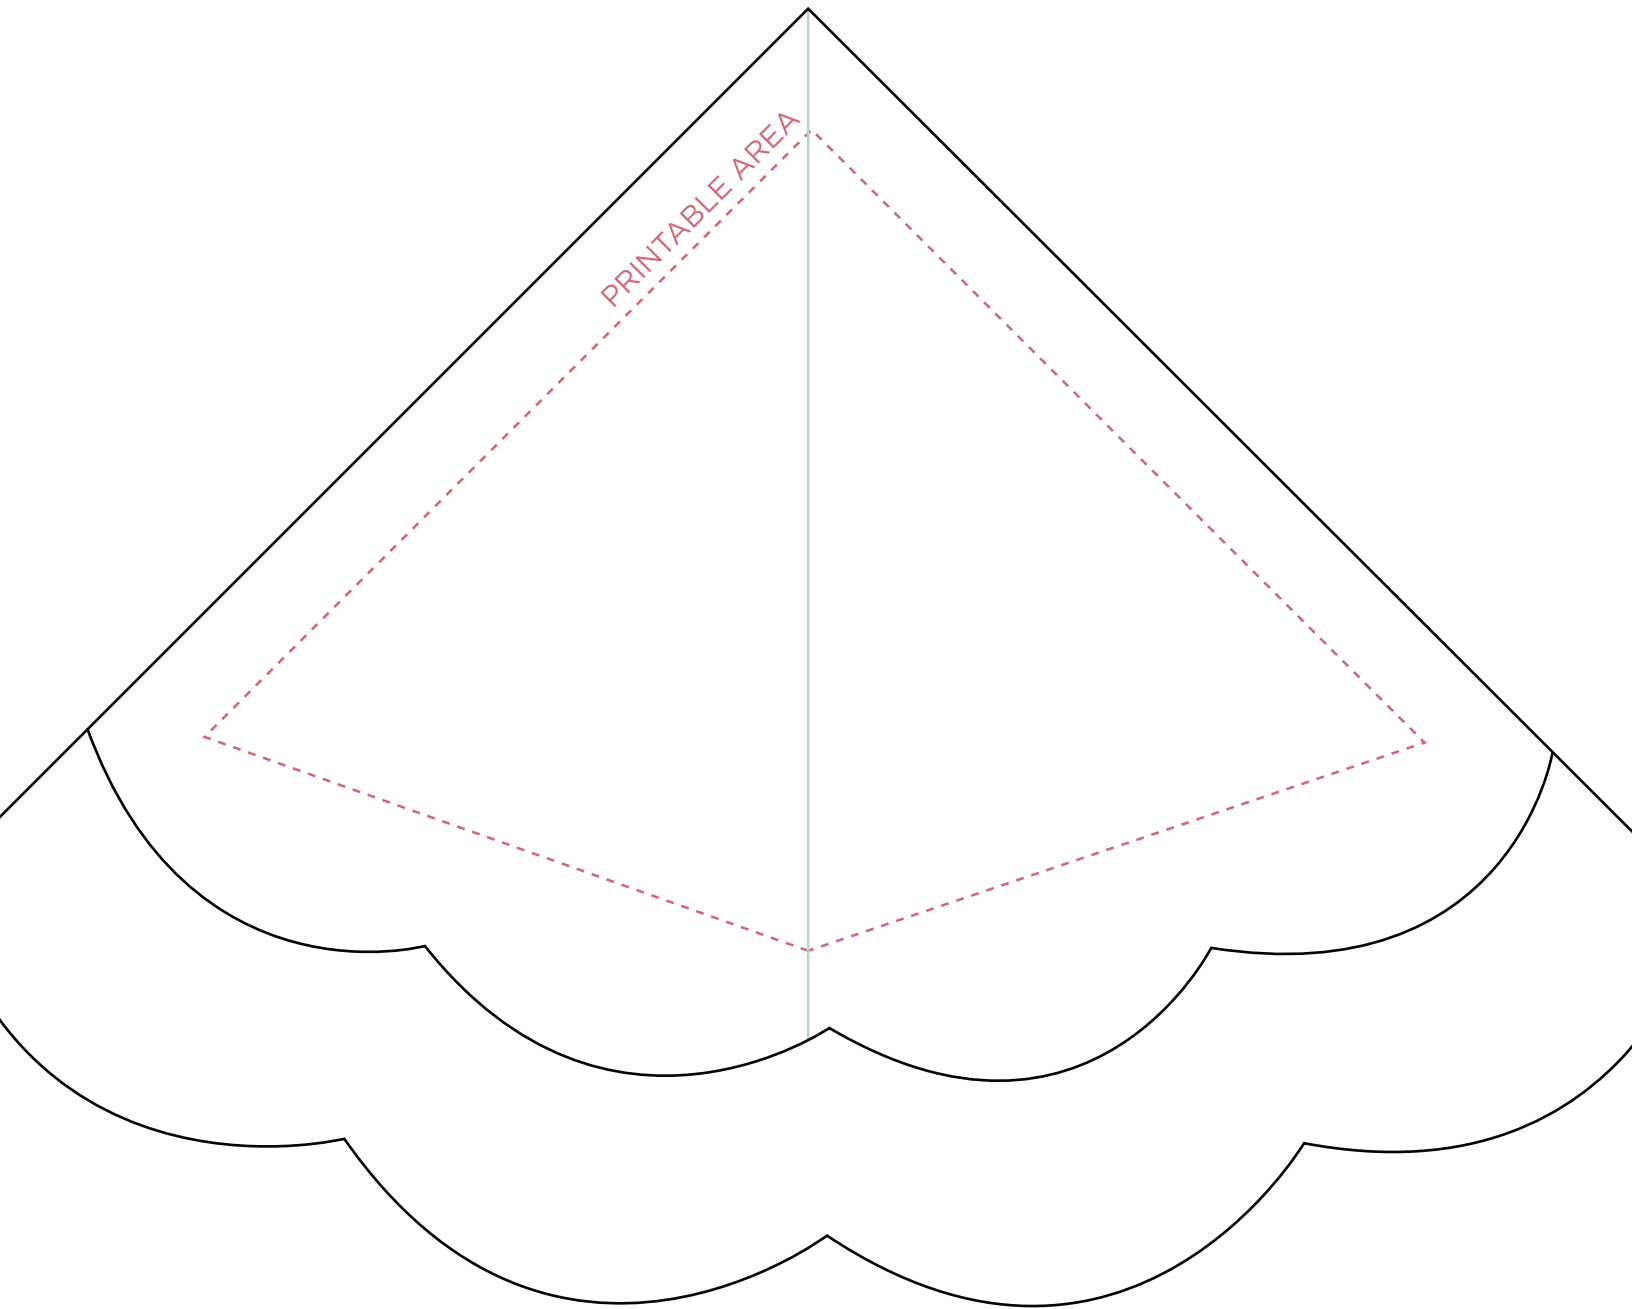

NAPKIN - SCALLOP

LUNCHEON - 6.75 x 6.75 - TOP LAYOUT

FOR
Your Party

PRINTABLE AREA:

Design cannot exceed **printable area**.

**Please note: Small details in art run the risk of filling in to appear more solid.*

CENTER GUIDELINES:

Use the **center guidelines** to help align design on the napkin.

BEFORE SAVING:

Please **outline your text** and **delete artwork guidelines layer**.

Design must be **strictly black and white** with no shades of gray.