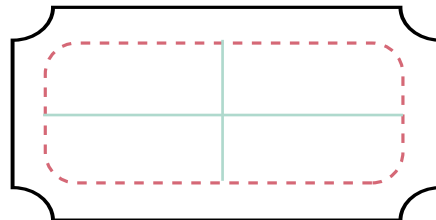

FAVORS

LABELS

FOR Your Party

ROUND

SQUARE

ORNAMENT

PRINTABLE AREA:

Design cannot exceed **printable area**.

**Please note: Small details in art run the risk of filling in to appear more solid.*

CENTER GUIDELINES:

Use the **center guidelines** to help align design on the napkin.

BEFORE SAVING:

Please **outline your text** and **delete artwork guidelines layer**.