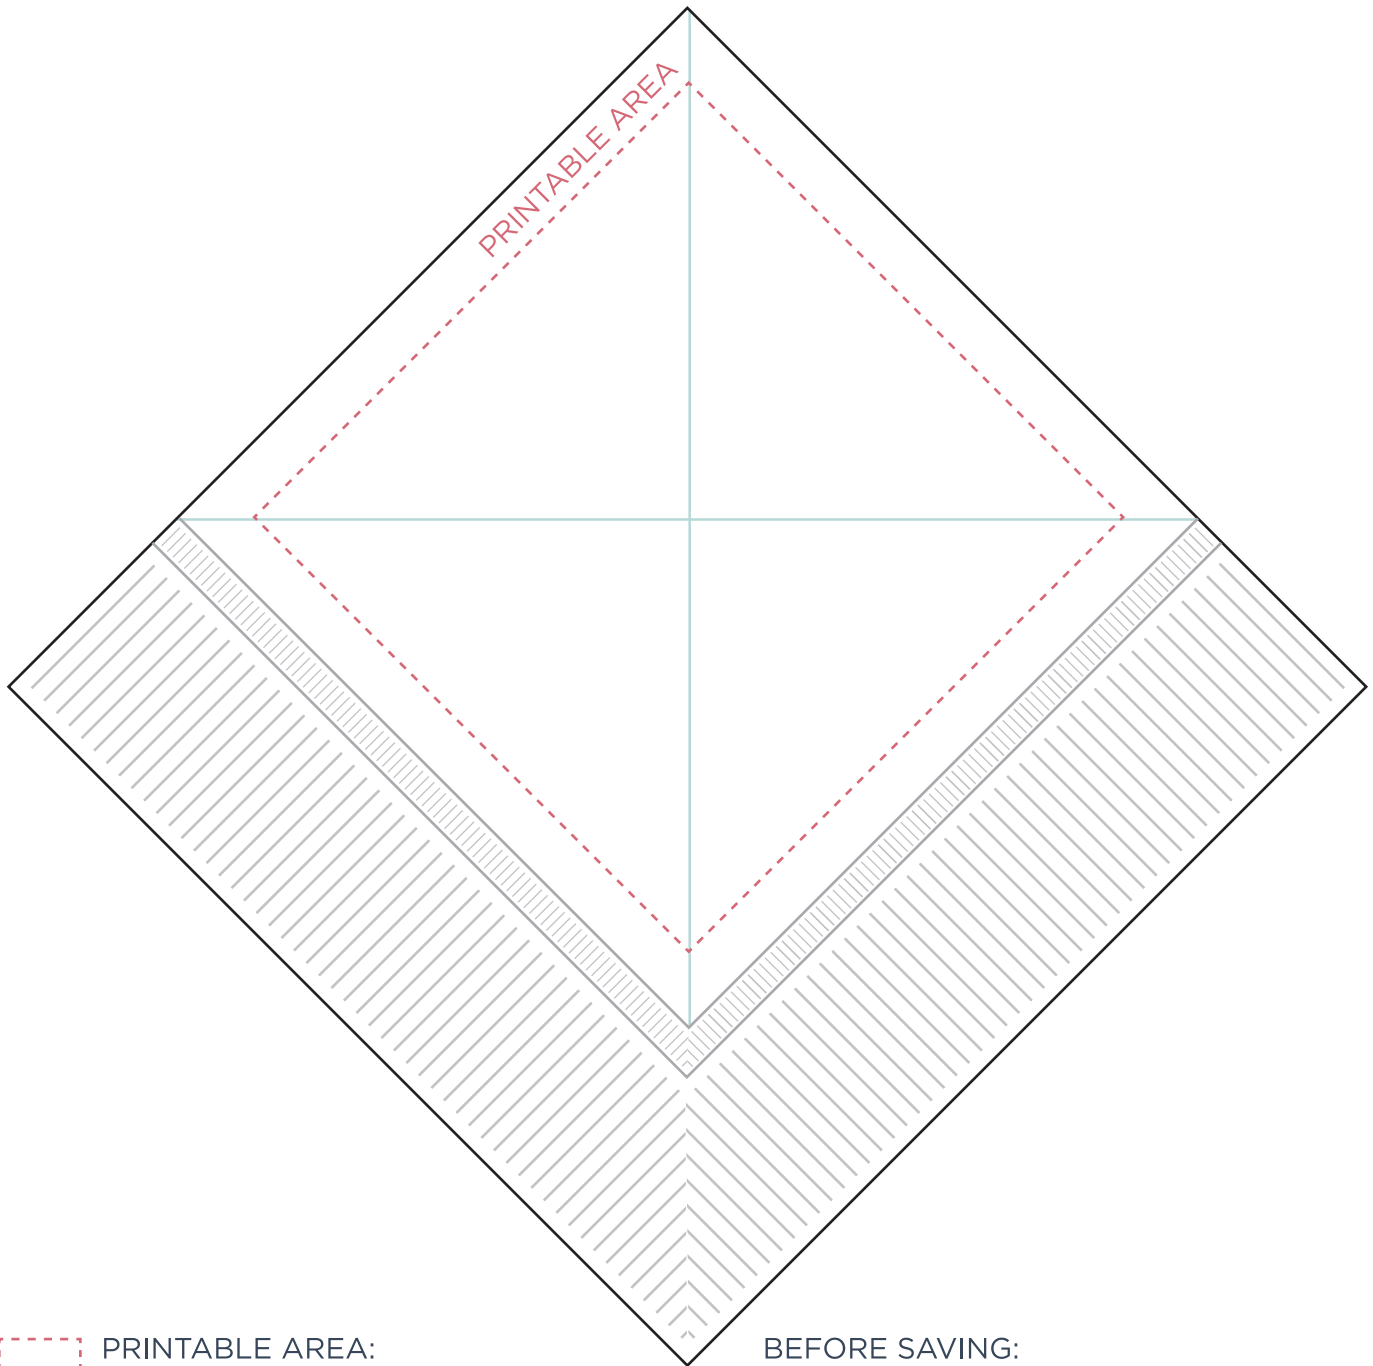

NAPKIN - 4PLY

COCKTAIL - 5 x 5 - DIAMOND LAYOUT

FOR
Your Party

PRINTABLE AREA:

Design cannot exceed **printable area**.

**Please note: Small details in art run the risk of filling in to appear more solid.*

CENTER GUIDELINES:

Use the **center guidelines** to help align design on the napkin.

BEFORE SAVING:

Please **outline your text** and **delete guidelines layer**.

Design must be **strictly black and white** with no shades of gray.