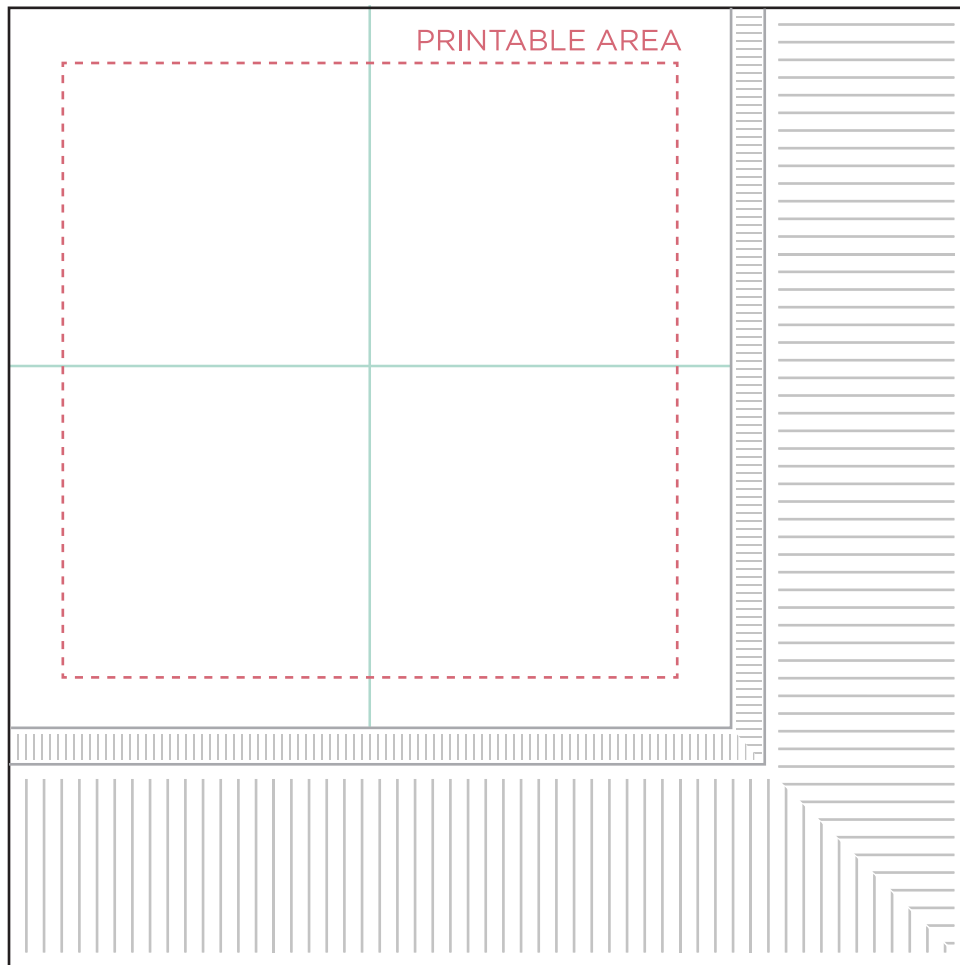

# NAPKIN - 4PLY

COCKTAIL - 5 x 5 - SQUARE LAYOUT

FOR  
*Your Party*

#### PRINTABLE AREA:

Design cannot exceed **printable area**.

*\*Please note: Small details in art run the risk of filling in to appear more solid.*

#### CENTER GUIDELINES:

Use the **center guidelines** to help align design on the napkin.