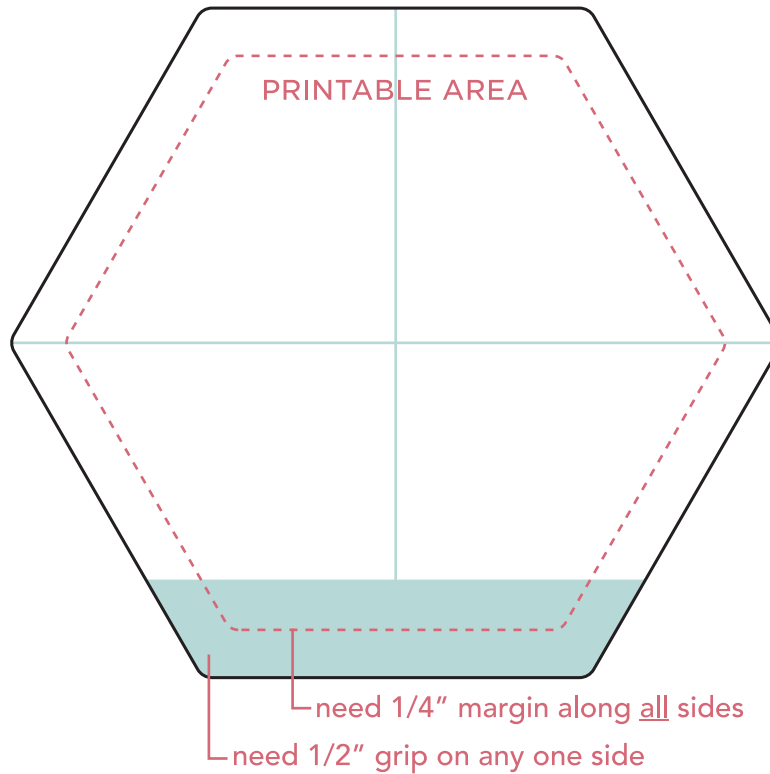

COASTER

HEXAGON

FOR
Your Party

PRINTABLE AREA:

Design cannot exceed **printable area**.

**Please note: Small details in art run the risk of filling in to appear more solid.*

CENTER GUIDELINES:

Use the **center guidelines** to help align design on the napkin.

BEFORE SAVING:

Please **outline your text** and **delete artwork guidelines layer**.

Design must be **strictly black and white** with no shades of gray.