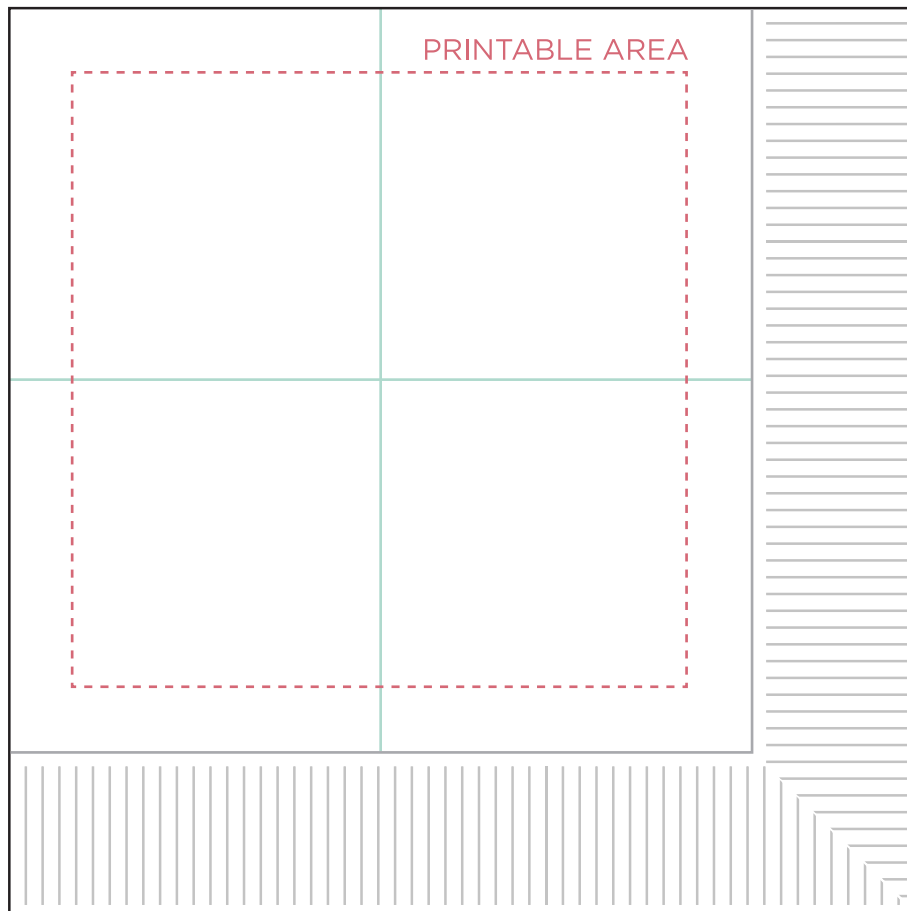

# COCKTAIL NAPKIN - 4.75"

BEVERAGE - SQUARE LAYOUT

FOR  
*Your Party*

## NAPKINS AVAILABLE IN THIS SIZE:

atlantic blue	mint
ballet pink	merlot
black	plum
convertible red	recycled white
dove gray	sand
green olive	slate
ivory	tiffany
kraft/latte	turquoise
lavender	white

 **PRINTABLE AREA:**  
Design cannot exceed **printable area**.  
*\*Please note: Small details in art run the risk of filling in to appear more solid.*

 **CENTER GUIDELINES:**  
Use the **center guidelines** to help align design on the napkin.

**BEFORE SAVING:**  
Please **outline your text** and **delete artwork guidelines layer**.

Design must be **strictly black and white** with no shades of gray.