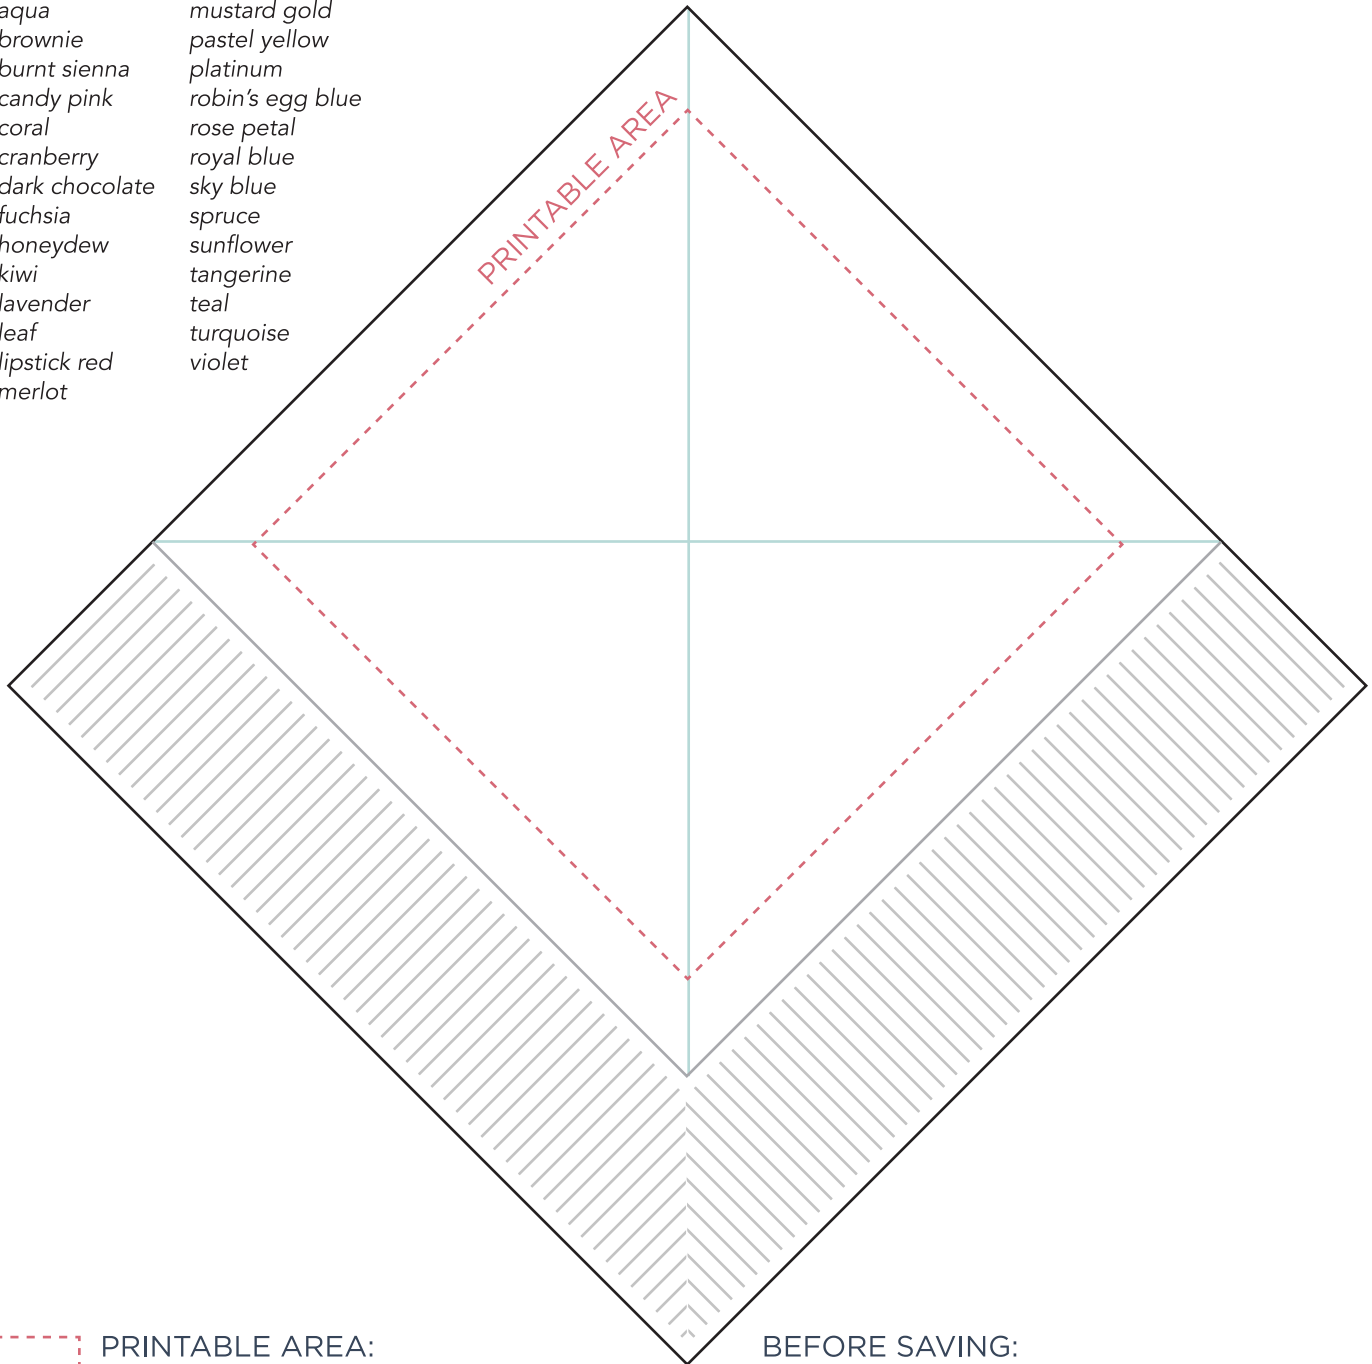

# NAPKIN - 3PLY

COCKTAIL - 5 x 5 - DIAMOND LAYOUT

FOR  
Your Party

### PRINTABLE AREA:

Design cannot exceed **printable area**.

*\*Please note: Small details in art run the risk of filling in to appear more solid.*

### CENTER GUIDELINES:

Use the **center guidelines** to help align design on the napkin.

### BEFORE SAVING:

Please **outline your text** and **delete guidelines layer**.

Design must be **strictly black and white** with no shades of gray.