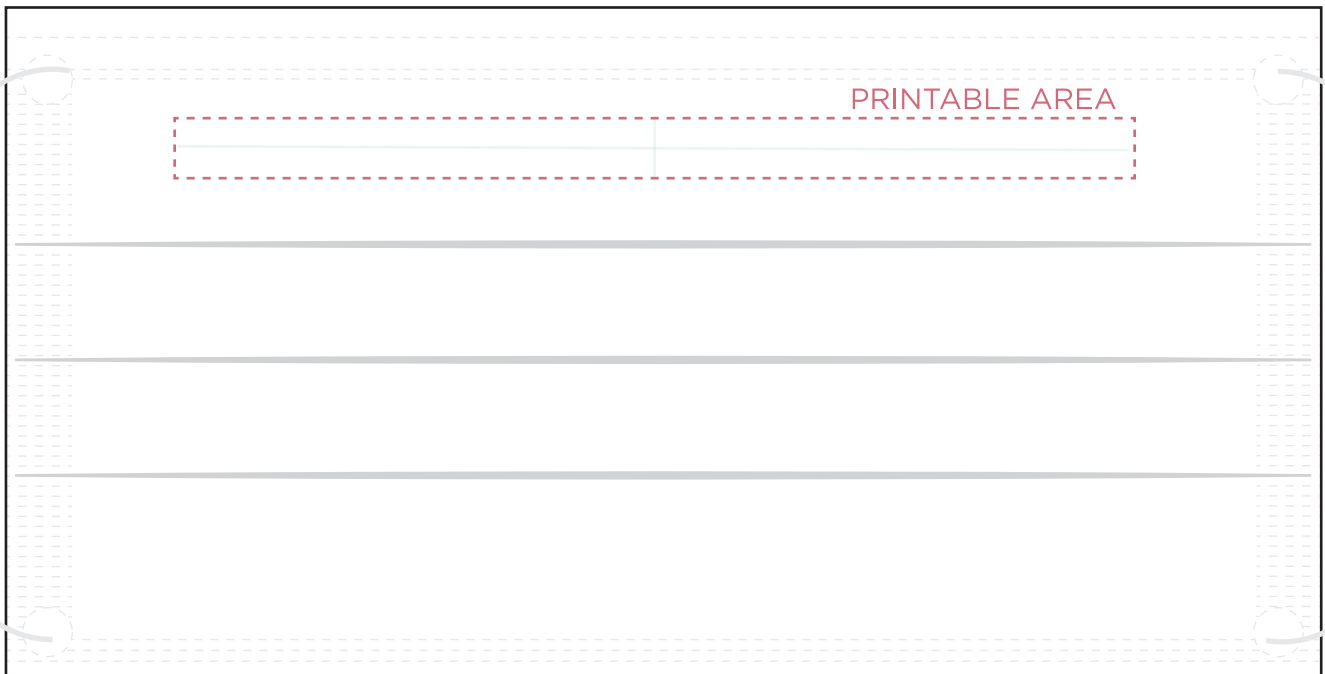

DISPOSABLE FACE MASK

6.875" x 3.5"

FOR
Your Party

PRINTABLE AREA:

Design cannot exceed **printable area**.

**Please note: Small details in art run the risk of filling in to appear more solid.*

CENTER GUIDELINES:

Use the **center guidelines** to help align design on the face mask.

BEFORE SAVING:

Please **outline your text** and **delete artwork guidelines layer**.

Design must be **strictly black and white** with no shades of gray.