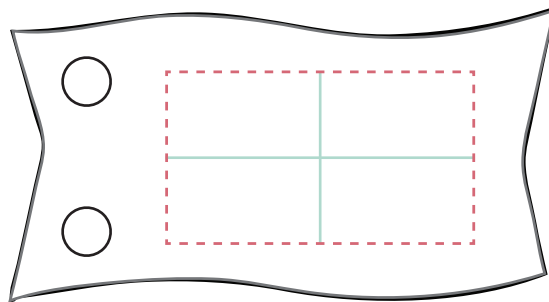

STRAW TAGS

WAVE

FOR
Your Party

PRINTABLE AREA:

Design cannot exceed **printable area**.

**Please note: Small details in art run the risk of filling in to appear more solid.*

CENTER GUIDELINES:

Use the **center guidelines** to help align design on the napkin.

BEFORE SAVING:

Please **outline your text** and **delete artwork guidelines layer**.

Design must be **strictly black and white** with no shades of gray.