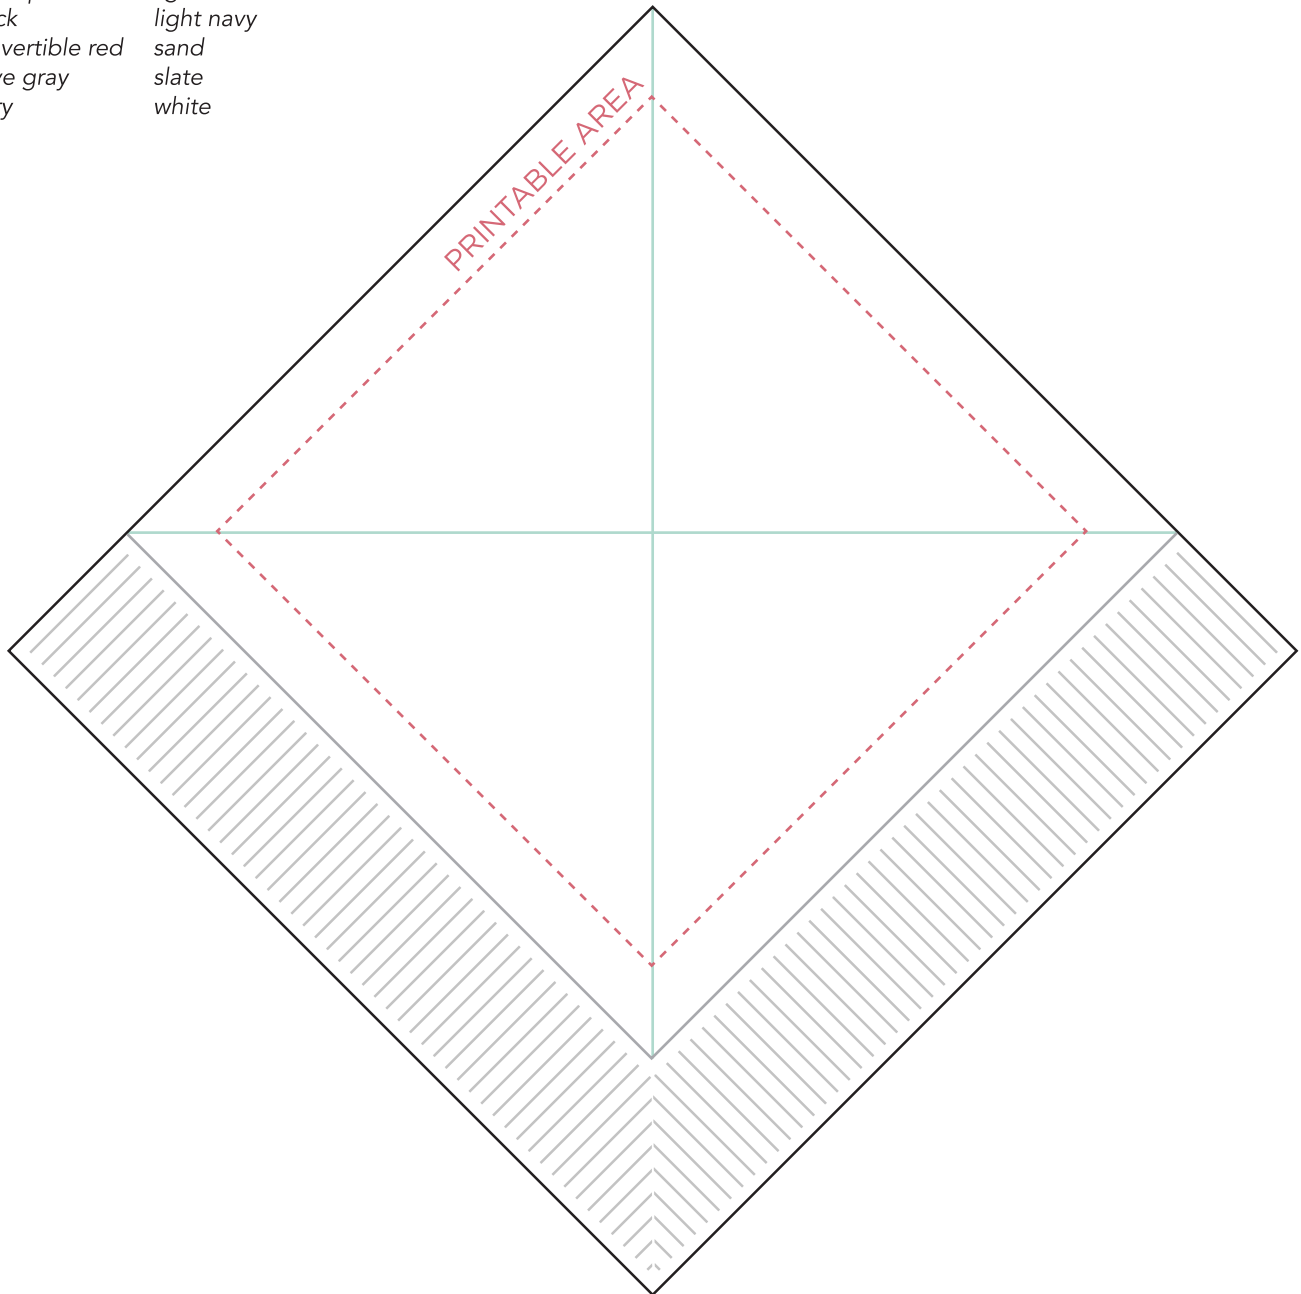

# NAPKIN - 3PLY

COCKTAIL - 4.75 x 4.75 - DIAMOND LAYOUT

FOR  
Your Party

## NAPKINS AVAILABLE IN THIS SIZE:

ballet pink	light coral
black	light navy
convertible red	sand
dove gray	slate
ivory	white

### PRINTABLE AREA:

Design cannot exceed **printable area**.

*\*Please note: Small details in art run the risk of filling in to appear more solid.*

### CENTER GUIDELINES:

Use the **center guidelines** to help align design on the napkin.