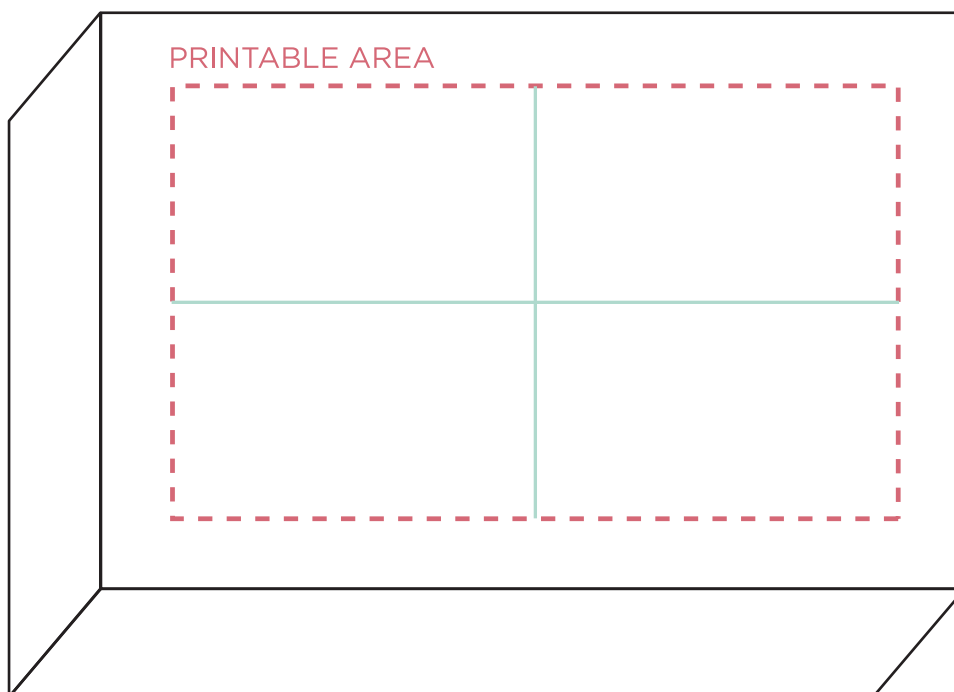

BOXES

Cake Box

FOR
Your Party

PRINTABLE AREA:

Design cannot exceed **printable area**.

**Please note: Small details in art run the risk of filling in to appear more solid.*

CENTER GUIDELINES:

Use the **center guidelines** to help align design on the napkin.

BEFORE SAVING:

Please **outline your text** and **delete artwork guidelines layer**.

Design must be **strictly black and white** with no shades of gray.