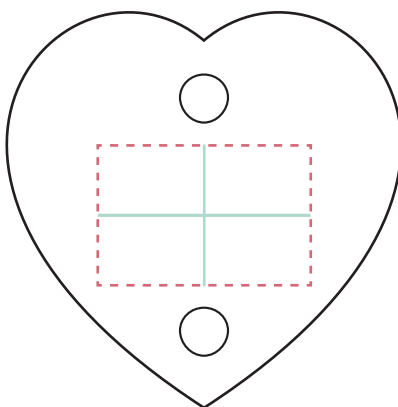

STRAW TAGS

HEART

FOR
Your Party

PRINTABLE AREA:

Design cannot exceed **printable area**.

**Please note: Small details in art run the risk of filling in to appear more solid.*

CENTER GUIDELINES:

Use the **center guidelines** to help align design on the napkin.

BEFORE SAVING:

Please **outline your text** and **delete artwork guidelines layer**.

Design must be **strictly black and white** with no shades of gray.