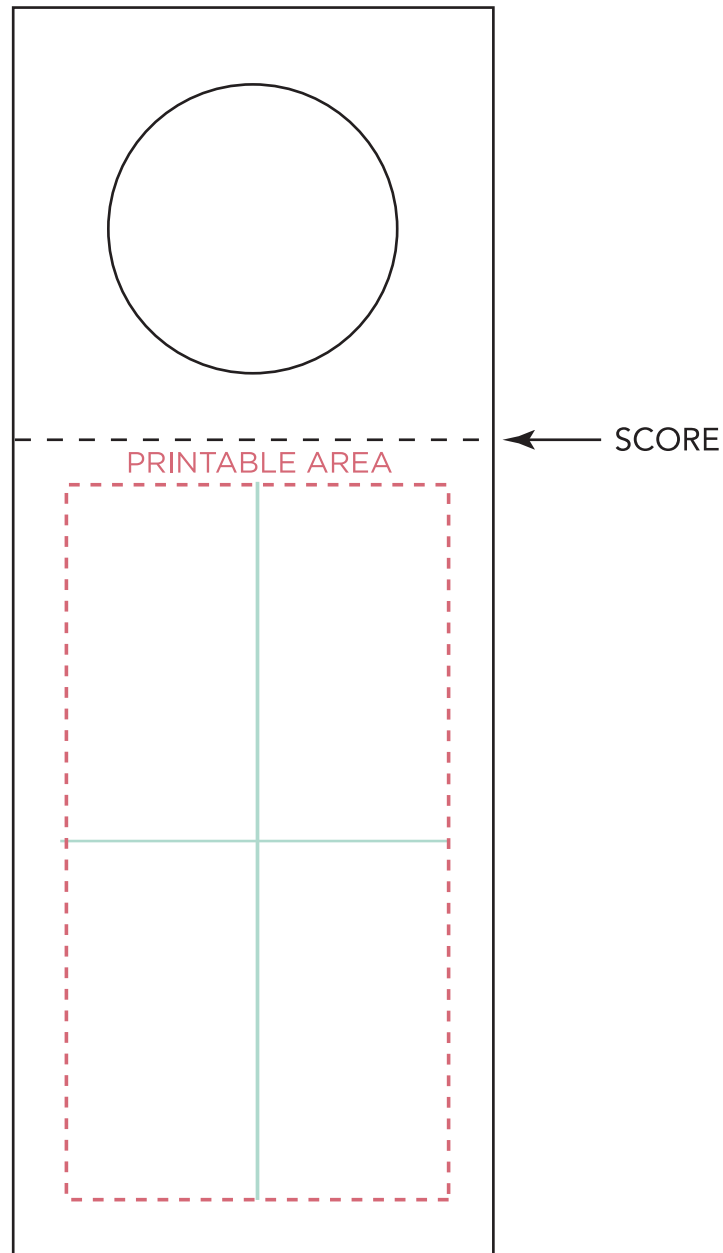

GIFT TAGS

WINE BOTTLE HANGER

FOR
Your Party

PRINTABLE AREA:

Design cannot exceed **printable area**.

**Please note: Small details in art run the risk of filling in to appear more solid.*

CENTER GUIDELINES:

Use the **center guidelines** to help align design on the napkin.

BEFORE SAVING:

Please **outline your text** and **delete artwork guidelines layer**.

Design must be **strictly black and white** with no shades of gray.