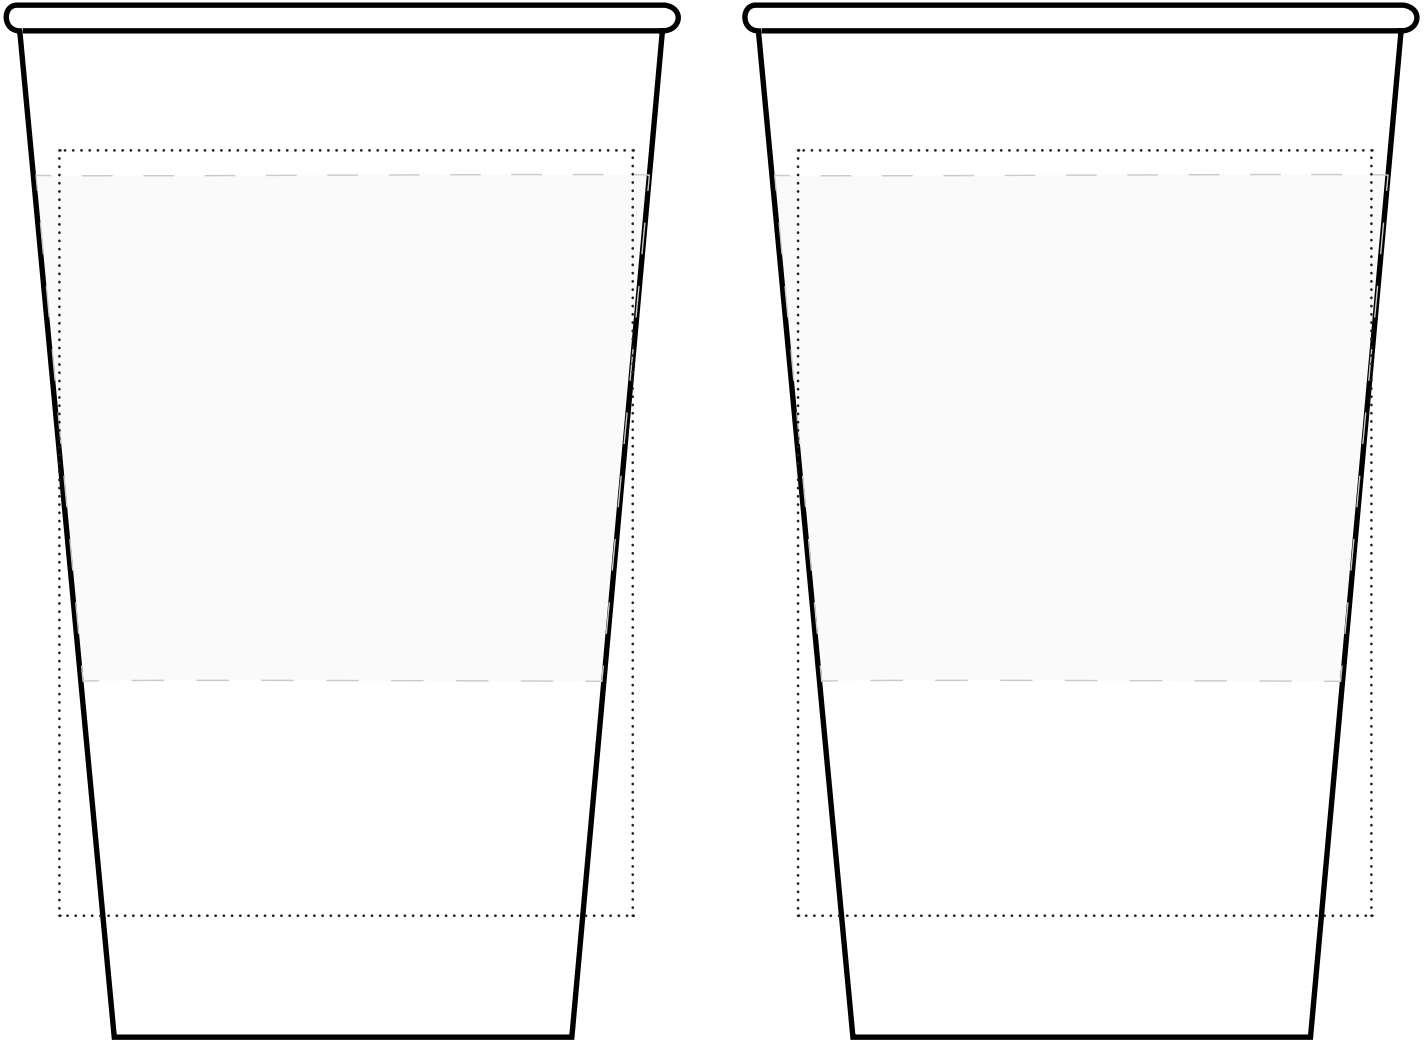

PAPER CUPS

16oz PAPER

FOR
Your Party

Gray Area is
Coffee Cup Wrap Placement.
Item# BWL-K, BWL-W

OPTIMAL PRINTABLE AREA:

Design cannot exceed **printable area on the top and bottom**. If artwork exceeds the dotted lines on the sides, artwork will simply wrap around.

**Please note: Small details in art run the risk of filling in to appear more solid.*

BEFORE SAVING:

Please **outline your text** and **delete artwork guidelines layer**.

Design must be **strictly black and white** with no shades of gray.