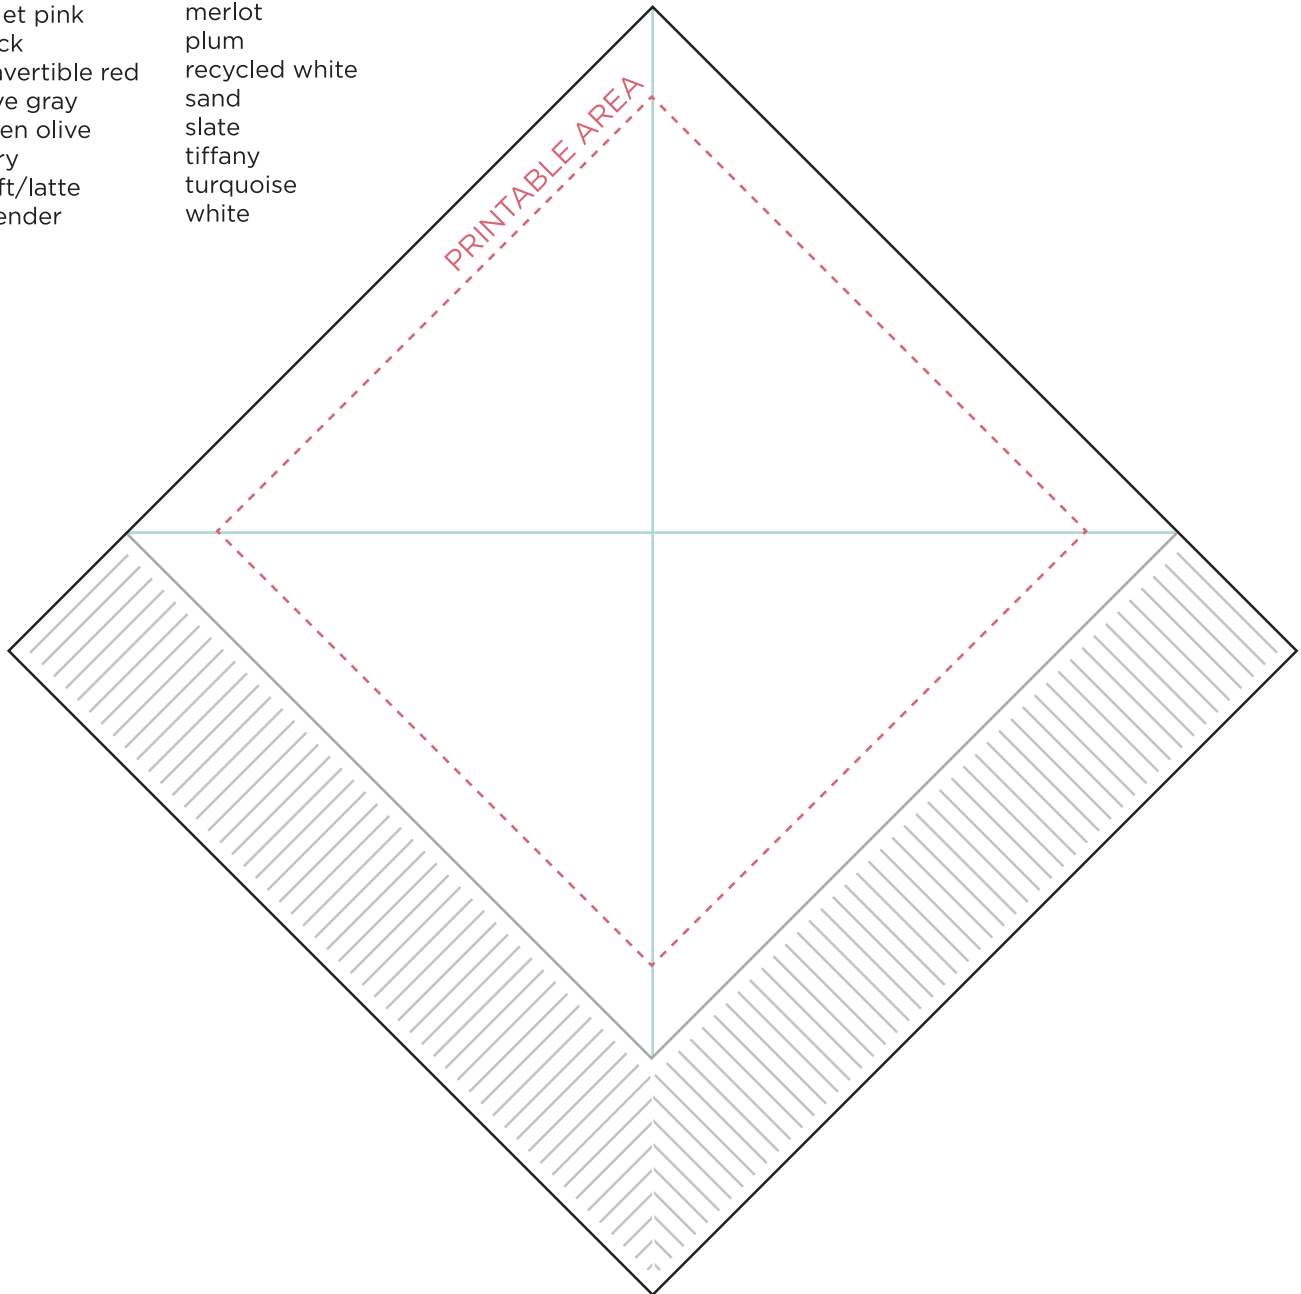

COCKTAIL NAPKIN - 4.75"

BEVERAGE - DIAMOND LAYOUT

FOR
Your Party

NAPKINS AVAILABLE IN THIS SIZE:

atlantic blue	mint
ballet pink	merlot
black	plum
convertible red	recycled white
dove gray	sand
green olive	slate
ivory	tiffany
kraft/latte	turquoise
lavender	white

PRINTABLE AREA:

Design cannot exceed **printable area**.

**Please note: Small details in art run the risk of filling in to appear more solid.*

CENTER GUIDELINES:

Use the **center guidelines** to help align design on the napkin.

BEFORE SAVING:

Please **outline your text** and **delete artwork guidelines layer**.

Design must be **strictly black and white** with no shades of gray.