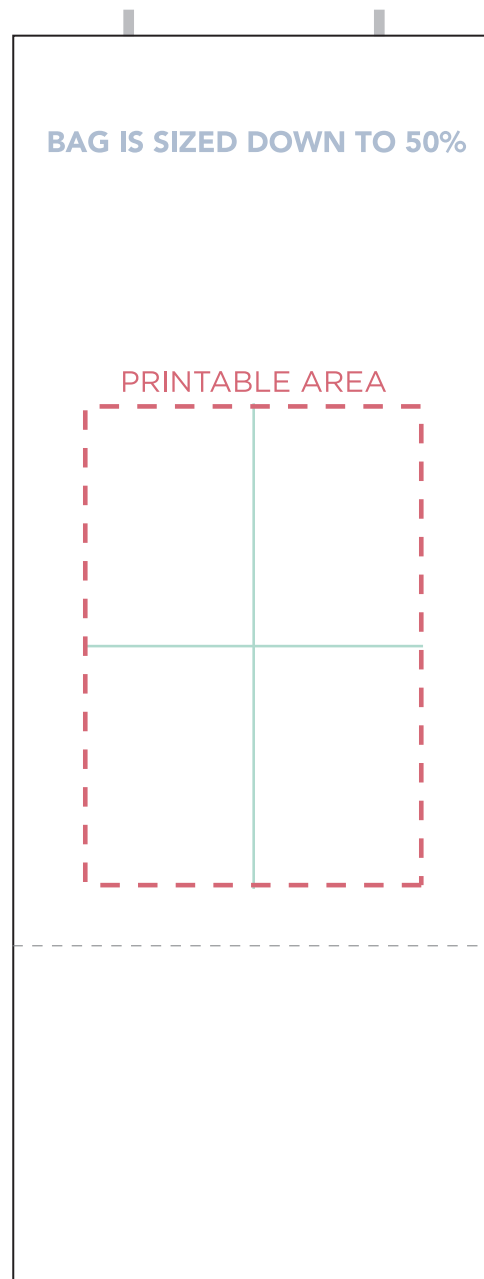

BAGS

Gift Wine Bag

FOR
Your Party

PRINTABLE AREA:

Design cannot exceed **printable area**.

**Please note: Small details in art run the risk of filling in to appear more solid.*

CENTER GUIDELINES:

Use the **center guidelines** to help align design on the napkin.

BEFORE SAVING:

Please **outline your text** and **delete artwork guidelines layer**.

Design must be **strictly black and white** with no shades of gray.