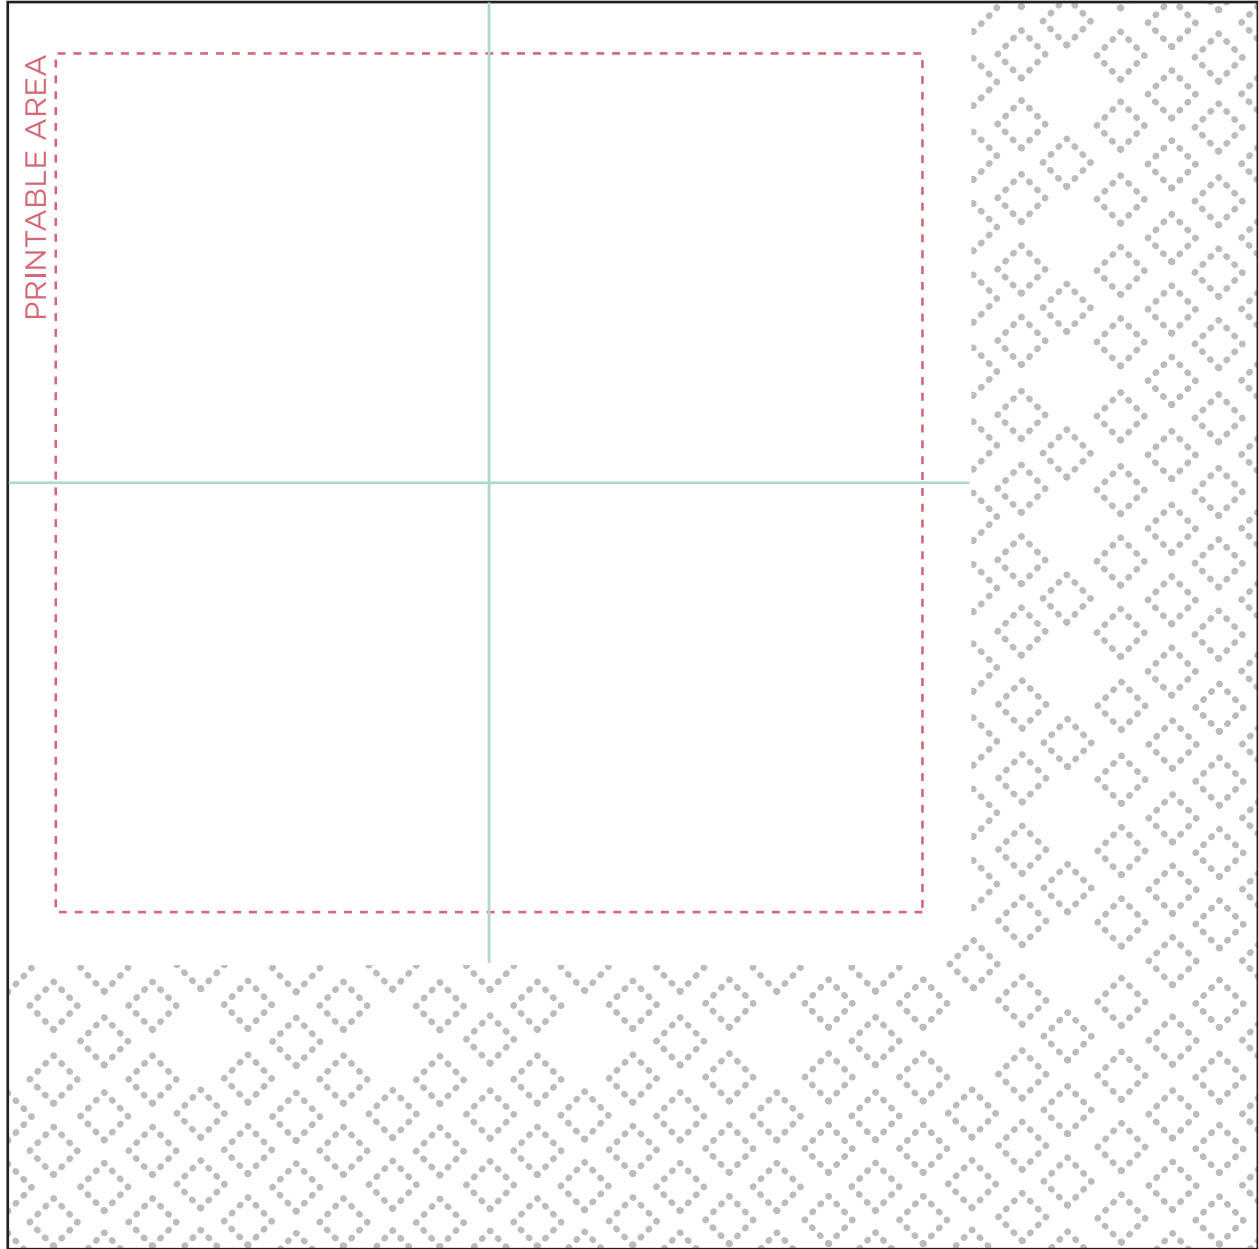

LUNCHEON - 6.5 x 6.5 in

LUXE - SQUARE LAYOUT

FOR
Your Party

PRINTABLE AREA:

Design cannot exceed **printable area**.

**Please note: Small details in art run the risk of filling in to appear more solid.*

CENTER GUIDELINES:

Use the **center guidelines** to help align design on the napkin.

BEFORE SAVING:

Please **outline your text** and **delete artwork guidelines layer**.

Design must be **strictly black and white** with no shades of gray.