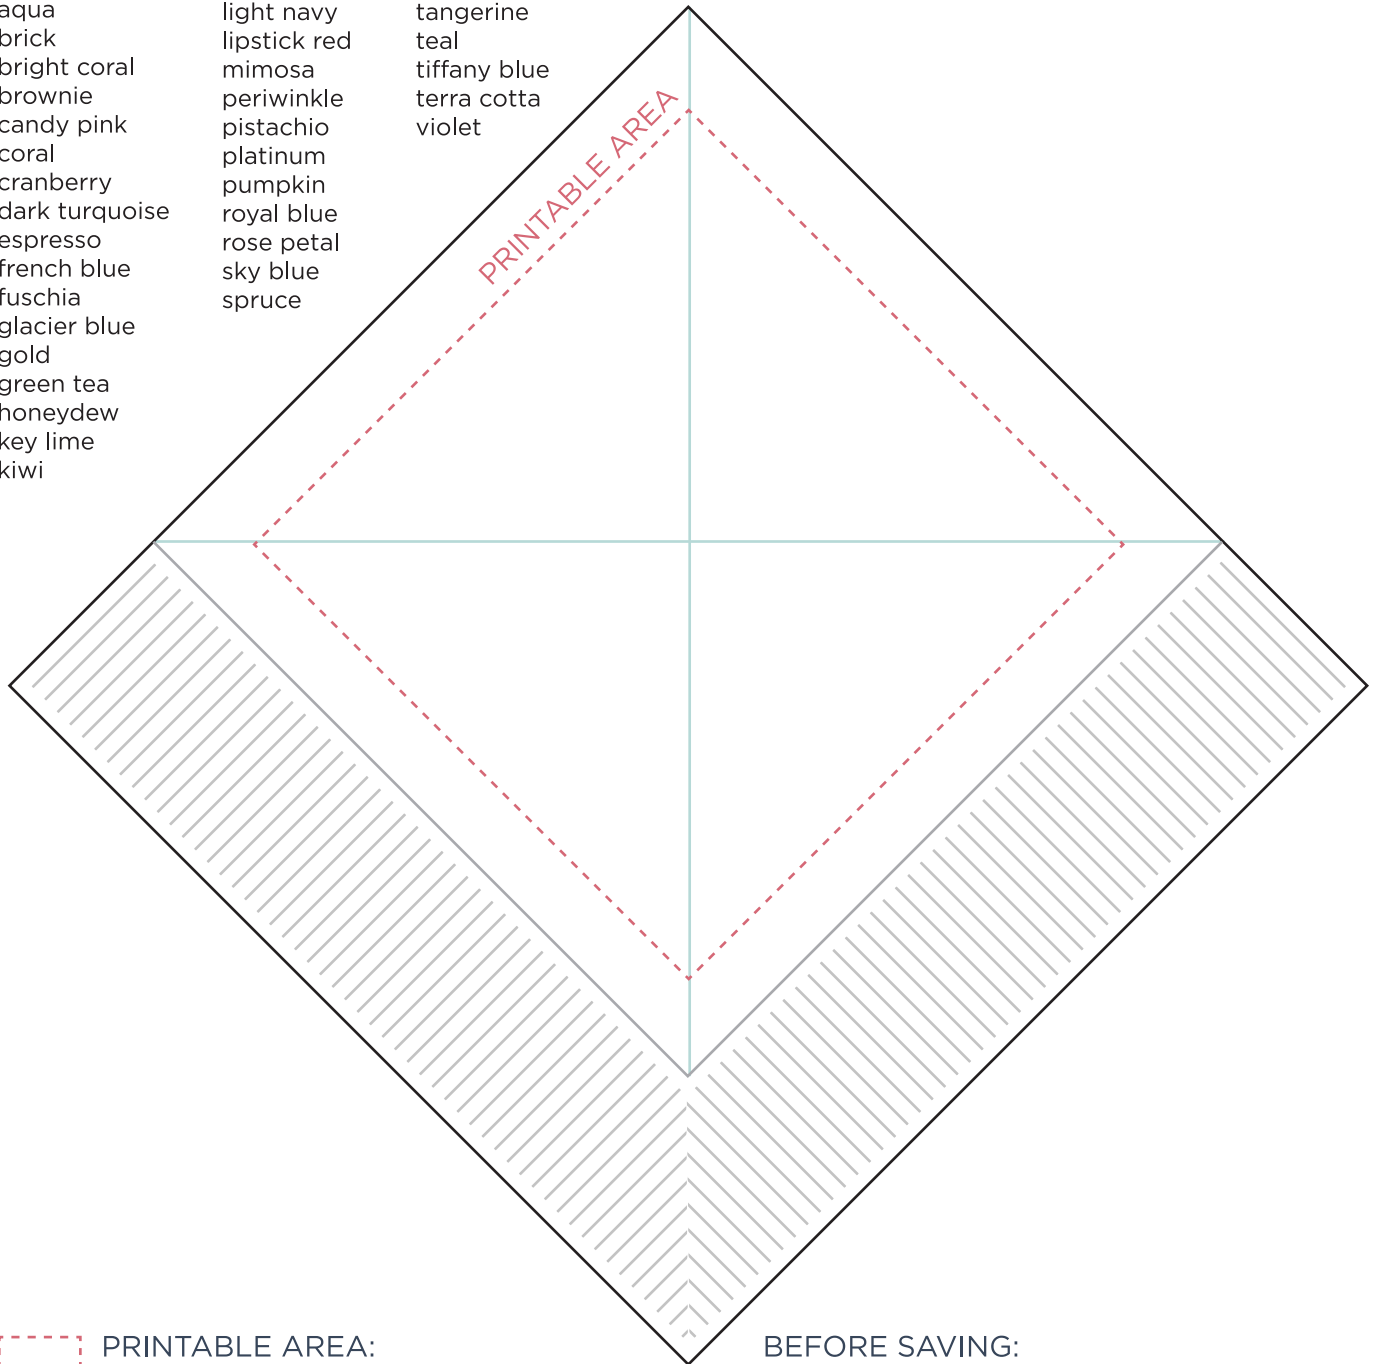

COCKTAIL NAPKIN - 5"

BEVERAGE - DIAMOND LAYOUT

FOR
Your Party

NAPKINS AVAILABLE IN THIS SIZE:

amethyst	leaf	sunflower
aqua	light navy	tangerine
brick	lipstick red	teal
bright coral	mimosa	tiffany blue
brownie	periwinkle	terra cotta
candy pink	pistachio	violet
coral	platinum	
cranberry	pumpkin	
dark turquoise	royal blue	
espresso	rose petal	
french blue	sky blue	
fuschia	spruce	
glacier blue		
gold		
green tea		
honeydew		
key lime		
kiwi		

PRINTABLE AREA:

Design cannot exceed **printable area**.

**Please note: Small details in art run the risk of filling in to appear more solid.*

CENTER GUIDELINES:

Use the **center guidelines** to help align design on the napkin.

BEFORE SAVING:

Please **outline your text** and **delete artwork guidelines layer**.

Design must be **strictly black and white** with no shades of gray.