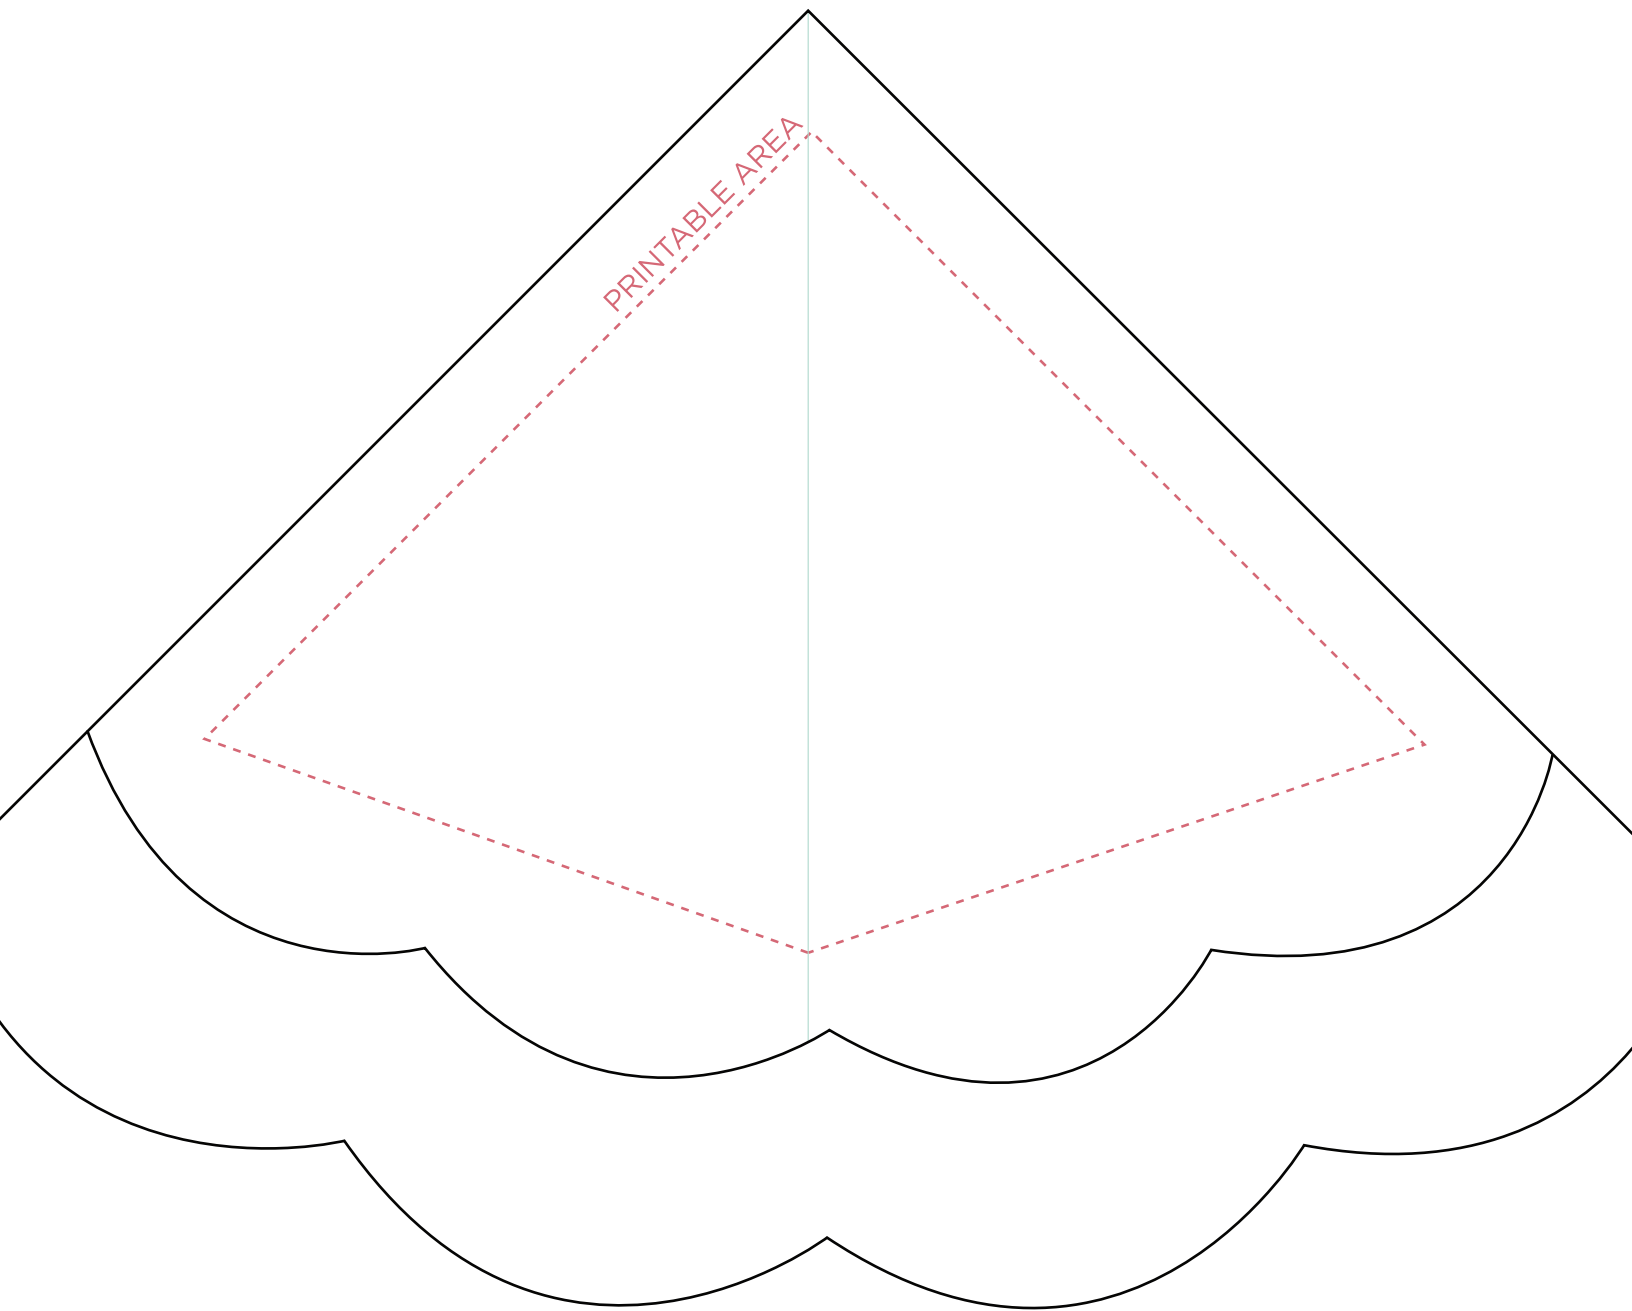

SCALLOP - 6.8 x 6.8 in

LUNCHEON - TOP LAYOUT

FOR
Your Party

PRINTABLE AREA:

Design cannot exceed **printable area**.

**Please note: Small details in art run the risk of filling in to appear more solid.*

CENTER GUIDELINES:

Use the **center guidelines** to help align design on the napkin.

BEFORE SAVING:

Please **outline your text** and **delete artwork guidelines layer**.

Design must be **strictly black and white** with no shades of gray.